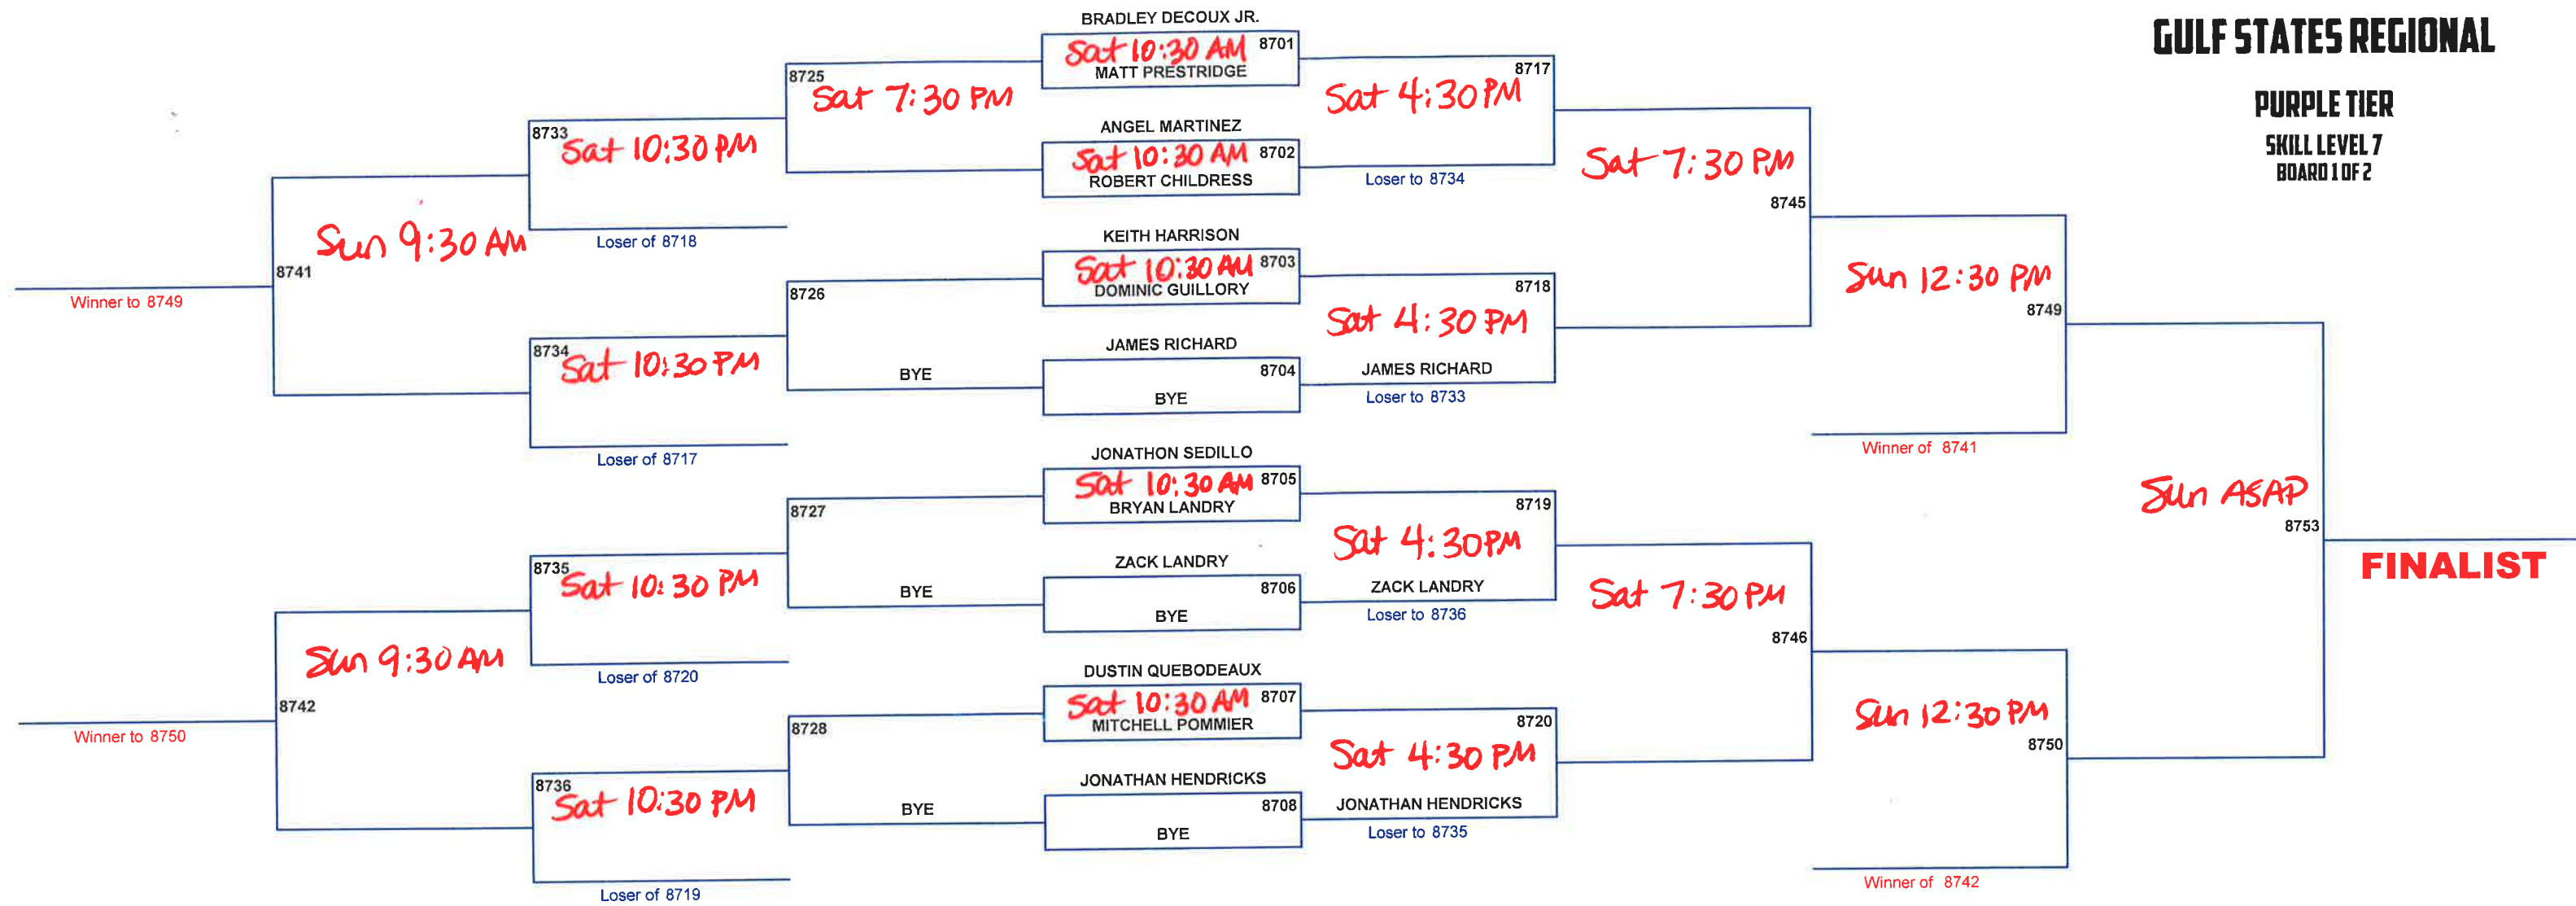

RED TIER
SKILL LEVEL 5
BOARD 2 OF 2

GULF STATES REGIONAL

ORANGE TIER
SKILL LEVEL 6
BOARD 1 OF 2

GULF STATES REGIONAL

ORANGE TIER
SKILL LEVEL 6
BOARD 2 OF 2

GULF STATES REGIONAL

PURPLE TIER
SKILL LEVEL 7
BOARD 1 OF 2