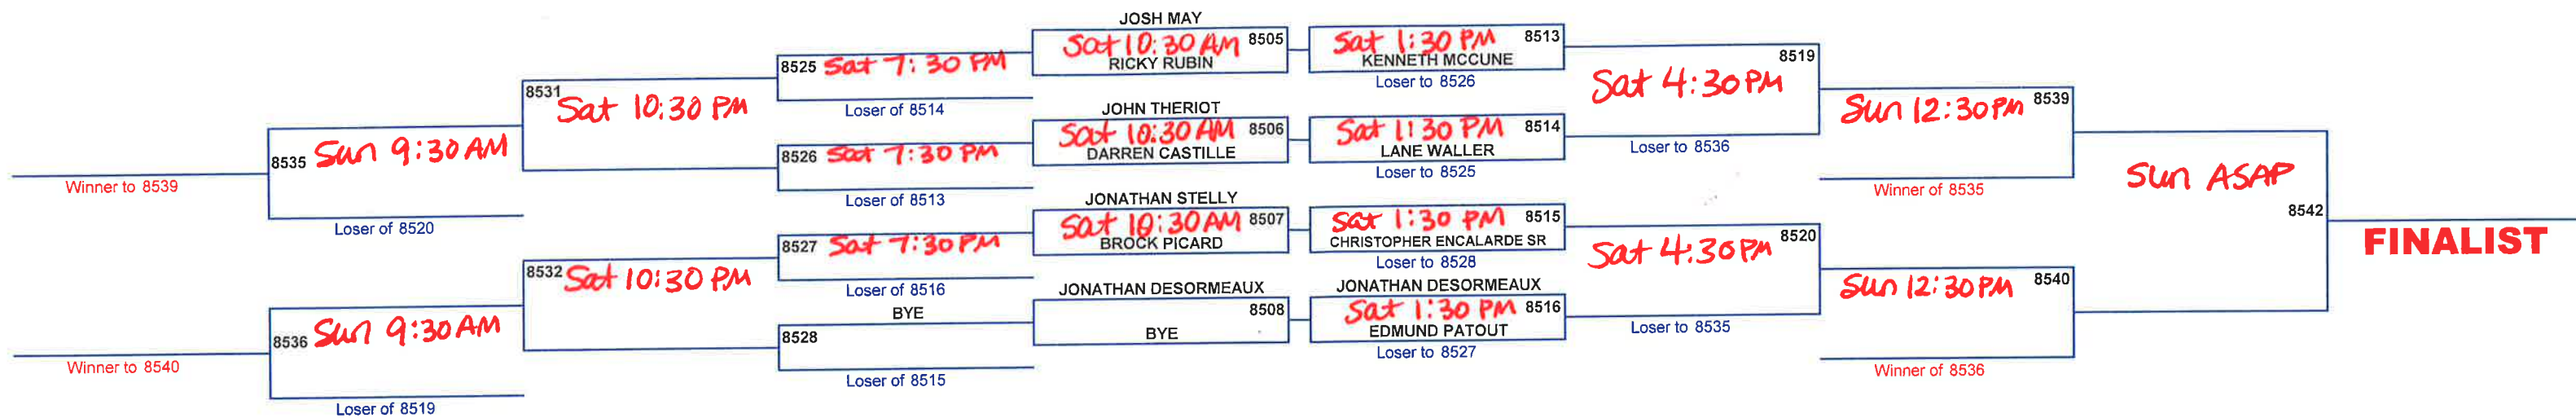

GULF STATES REGIONAL

BLUE TIER
SKILL LEVELS 2-3
BOARD 1 OF 1

GULF STATES REGIONAL

YELLOW TIER

SKILL LEVEL 4
BOARD 1 OF 1

GULF STATES REGIONAL

RED TIER
SKILL LEVEL 5
BOARD 1 OF 2

GULF STATES REGIONAL

RED TIER
SKILL LEVEL 5
BOARD 2 OF 2

GULF STATES REGIONAL

ORANGE TIER
SKILL LEVEL 6
BOARD 1 OF 2

GULF STATES REGIONAL

ORANGE TIER
SKILL LEVEL 6
BOARD 2 OF 2

GULF STATES REGIONAL

PURPLE TIER
SKILL LEVEL 7
BOARD 1 OF 2