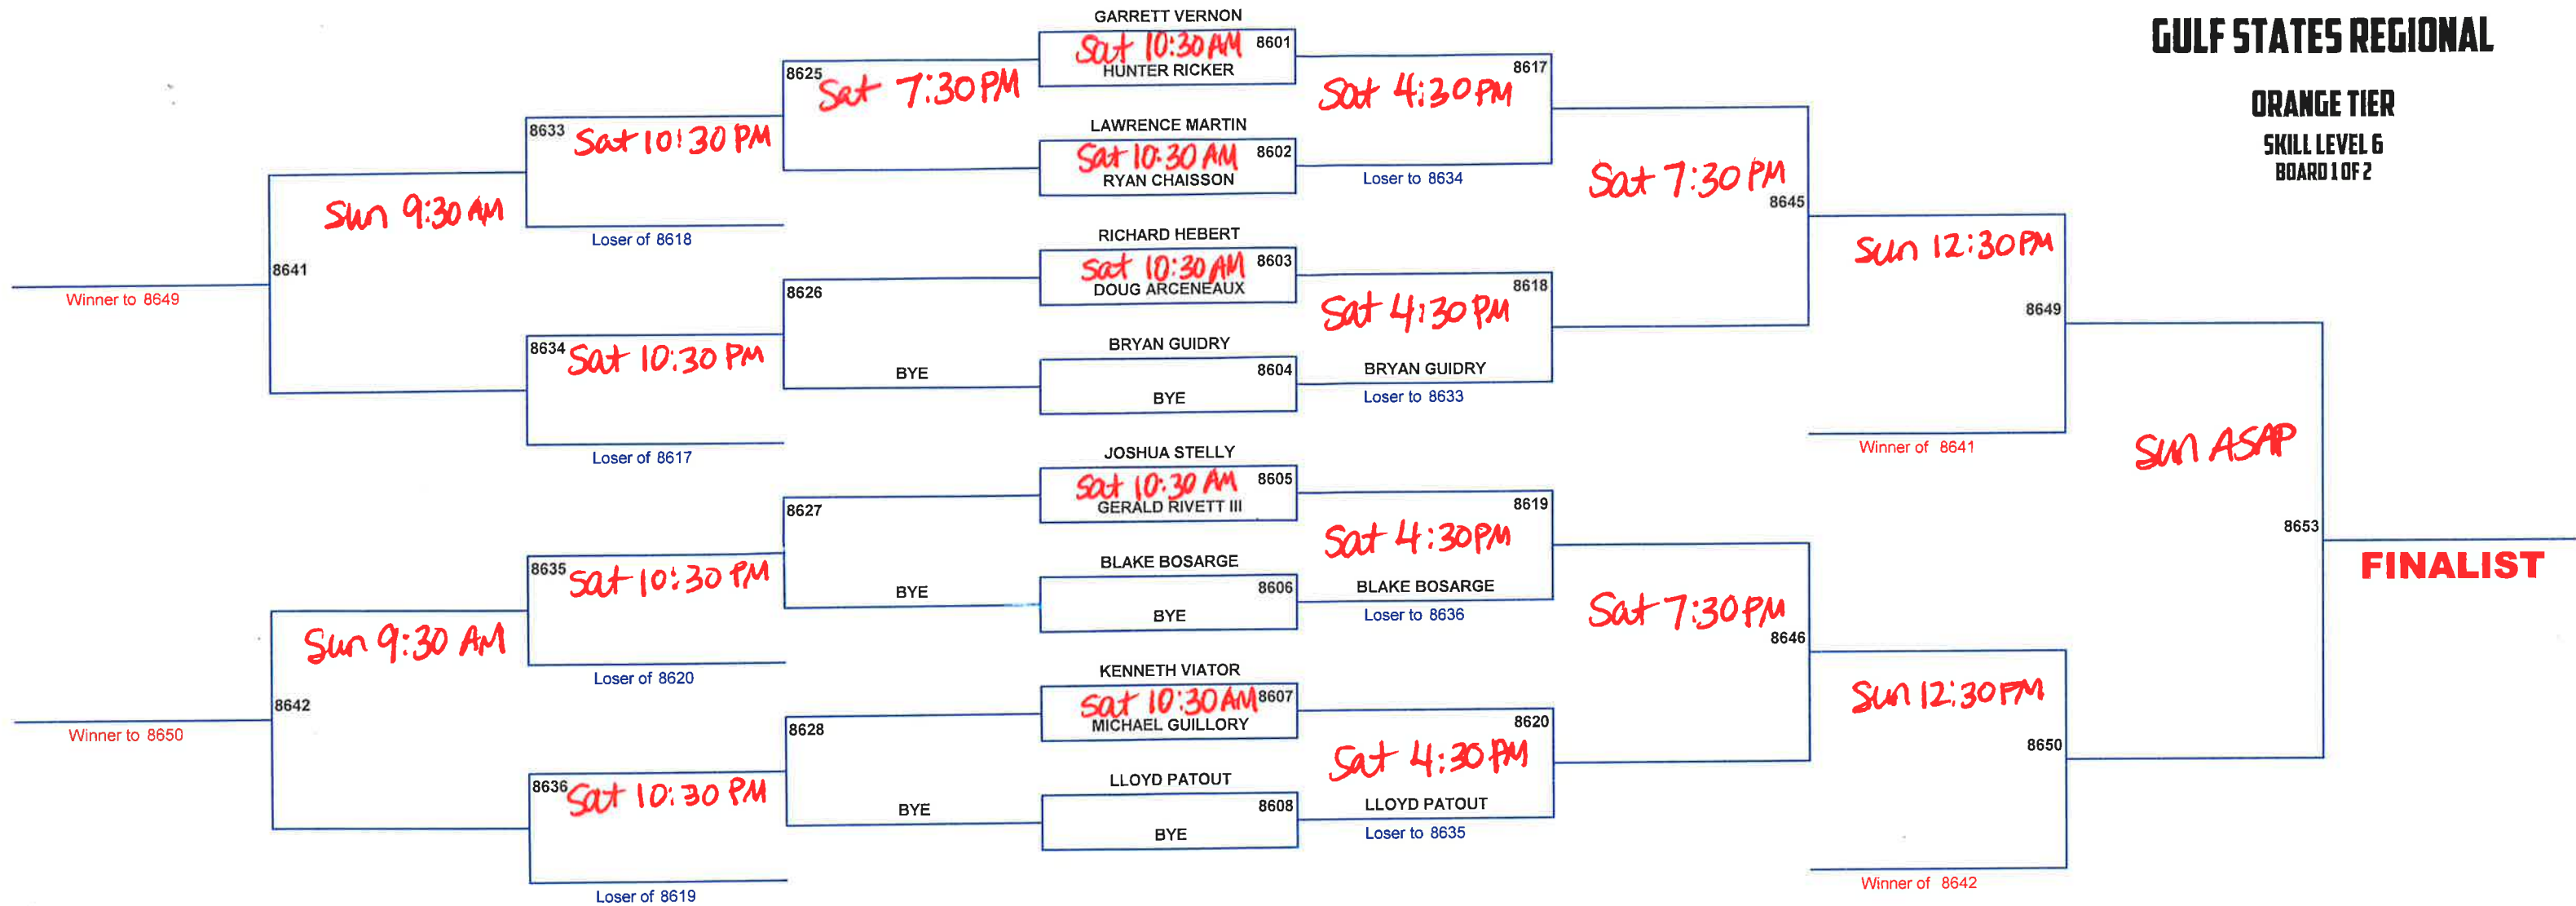

GULF STATES REGIONAL

BLUE TIER
SKILL LEVELS 2-3
BOARD 1 OF 1

GULF STATES REGIONAL

YELLOW TIER

SKILL LEVEL 4
BOARD 1 OF 1

GULF STATES REGIONAL

RED TIER
SKILL LEVEL 5
BOARD 1 OF 2

GULF STATES REGIONAL

RED TIER
SKILL LEVEL 5
BOARD 2 OF 2

GULF STATES REGIONAL

ORANGE TIER
SKILL LEVEL 6
BOARD 1 OF 2

GULF STATES REGIONAL

ORANGE TIER
SKILL LEVEL 6
BOARD 2 OF 2

GULF STATES REGIONAL

PURPLE TIER
SKILL LEVEL 7
BOARD 1 OF 2

GULF STATES REGIONAL

PURPLE TIER
SKILL LEVEL 7
BOARD 2 OF 2