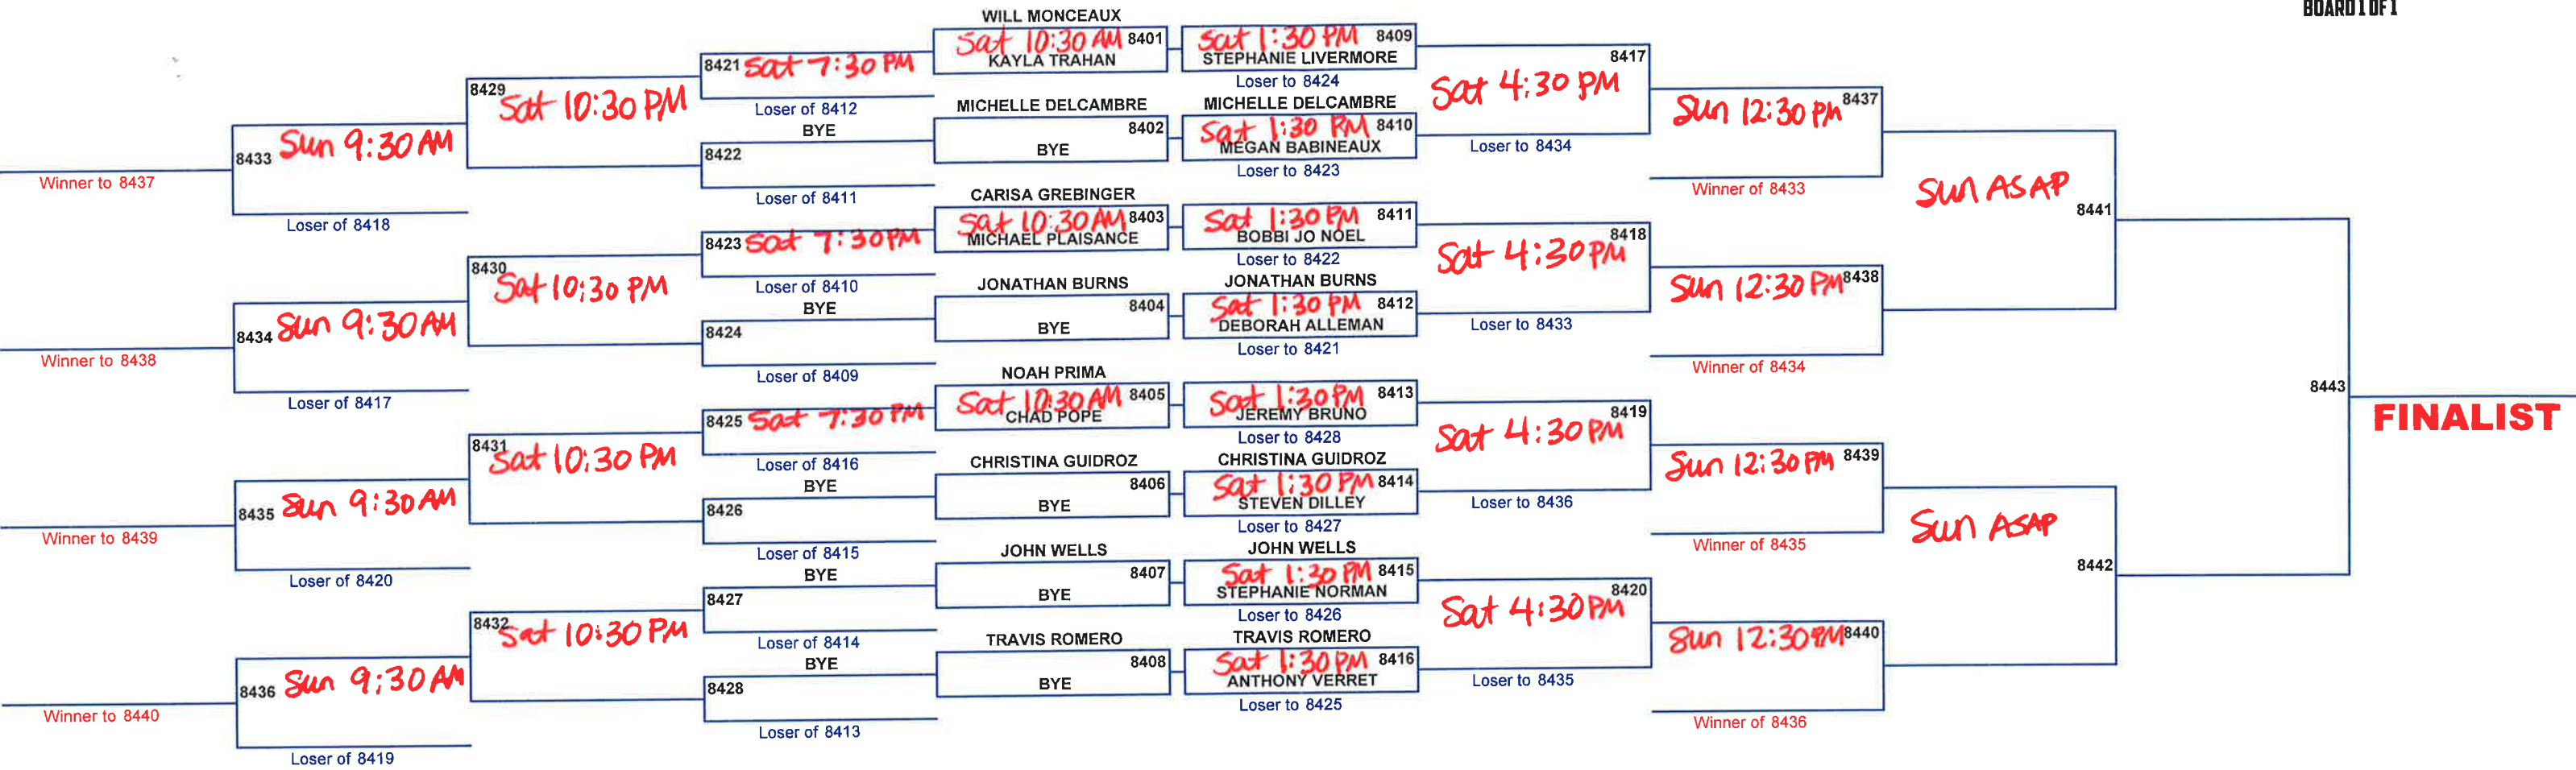

GULF STATES REGIONAL

BLUE TIER
SKILL LEVELS 2-3
BOARD 1 OF 1

GULF STATES REGIONAL

YELLOW TIER

SKILL LEVEL 4
BOARD 1 OF 1

GULF STATES REGIONAL

RED TIER
SKILL LEVEL 5
BOARD 1 OF 2

GULF STATES REGIONAL

RED TIER
SKILL LEVEL 5
BOARD 2 OF 2

GULF STATES REGIONAL

ORANGE TIER
SKILL LEVEL 6
BOARD 1 OF 2

GULF STATES REGIONAL

ORANGE TIER
SKILL LEVEL 6
BOARD 2 OF 2

GULF STATES REGIONAL

PURPLE TIER
SKILL LEVEL 7
BOARD 1 OF 2