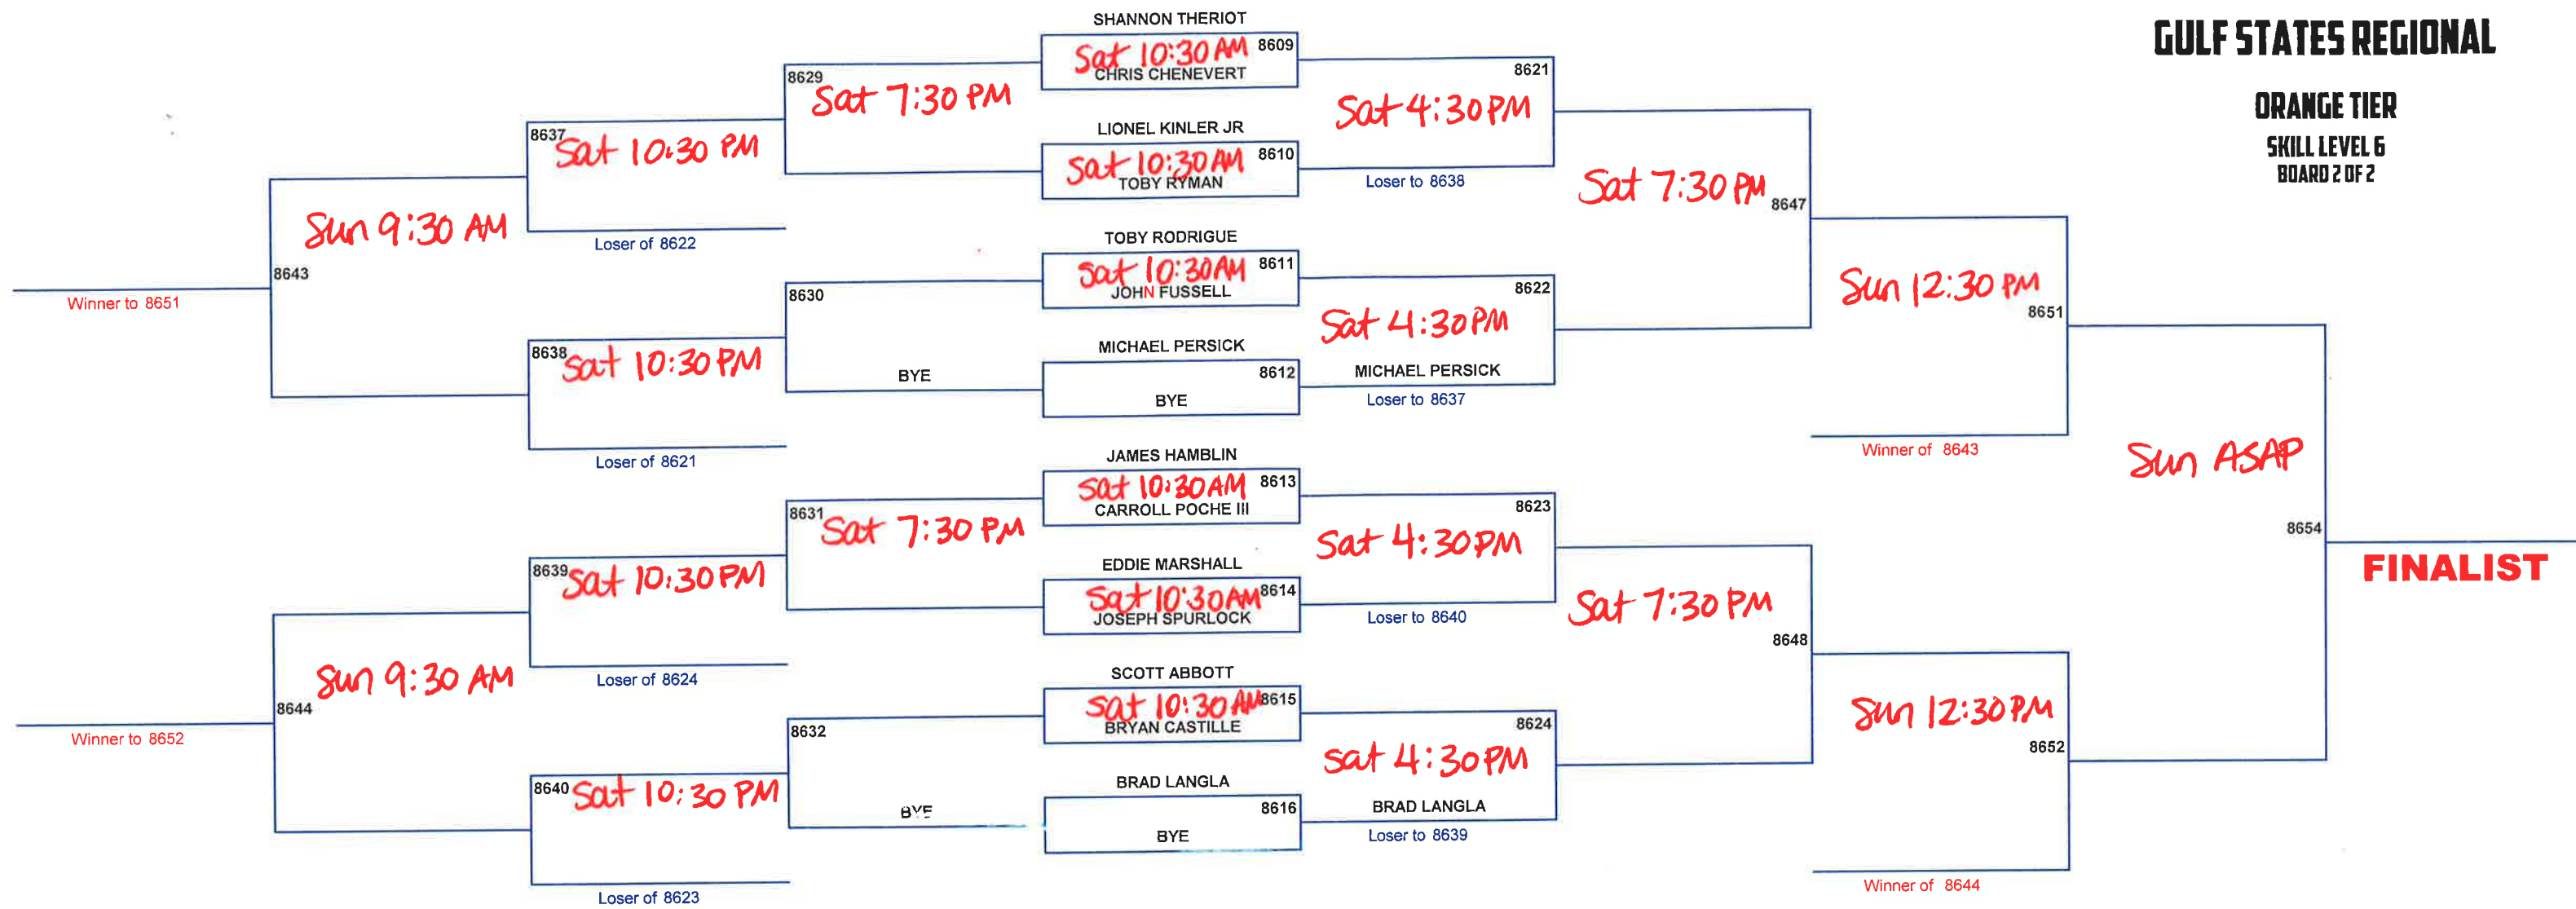

RED TIER
SKILL LEVEL 5
BOARD 2 OF 2

GULF STATES REGIONAL

ORANGE TIER
SKILL LEVEL 6
BOARD 1 OF 2

GULF STATES REGIONAL

ORANGE TIER
SKILL LEVEL 6
BOARD 2 OF 2

GULF STATES REGIONAL

PURPLE TIER
SKILL LEVEL 7
BOARD 1 OF 2