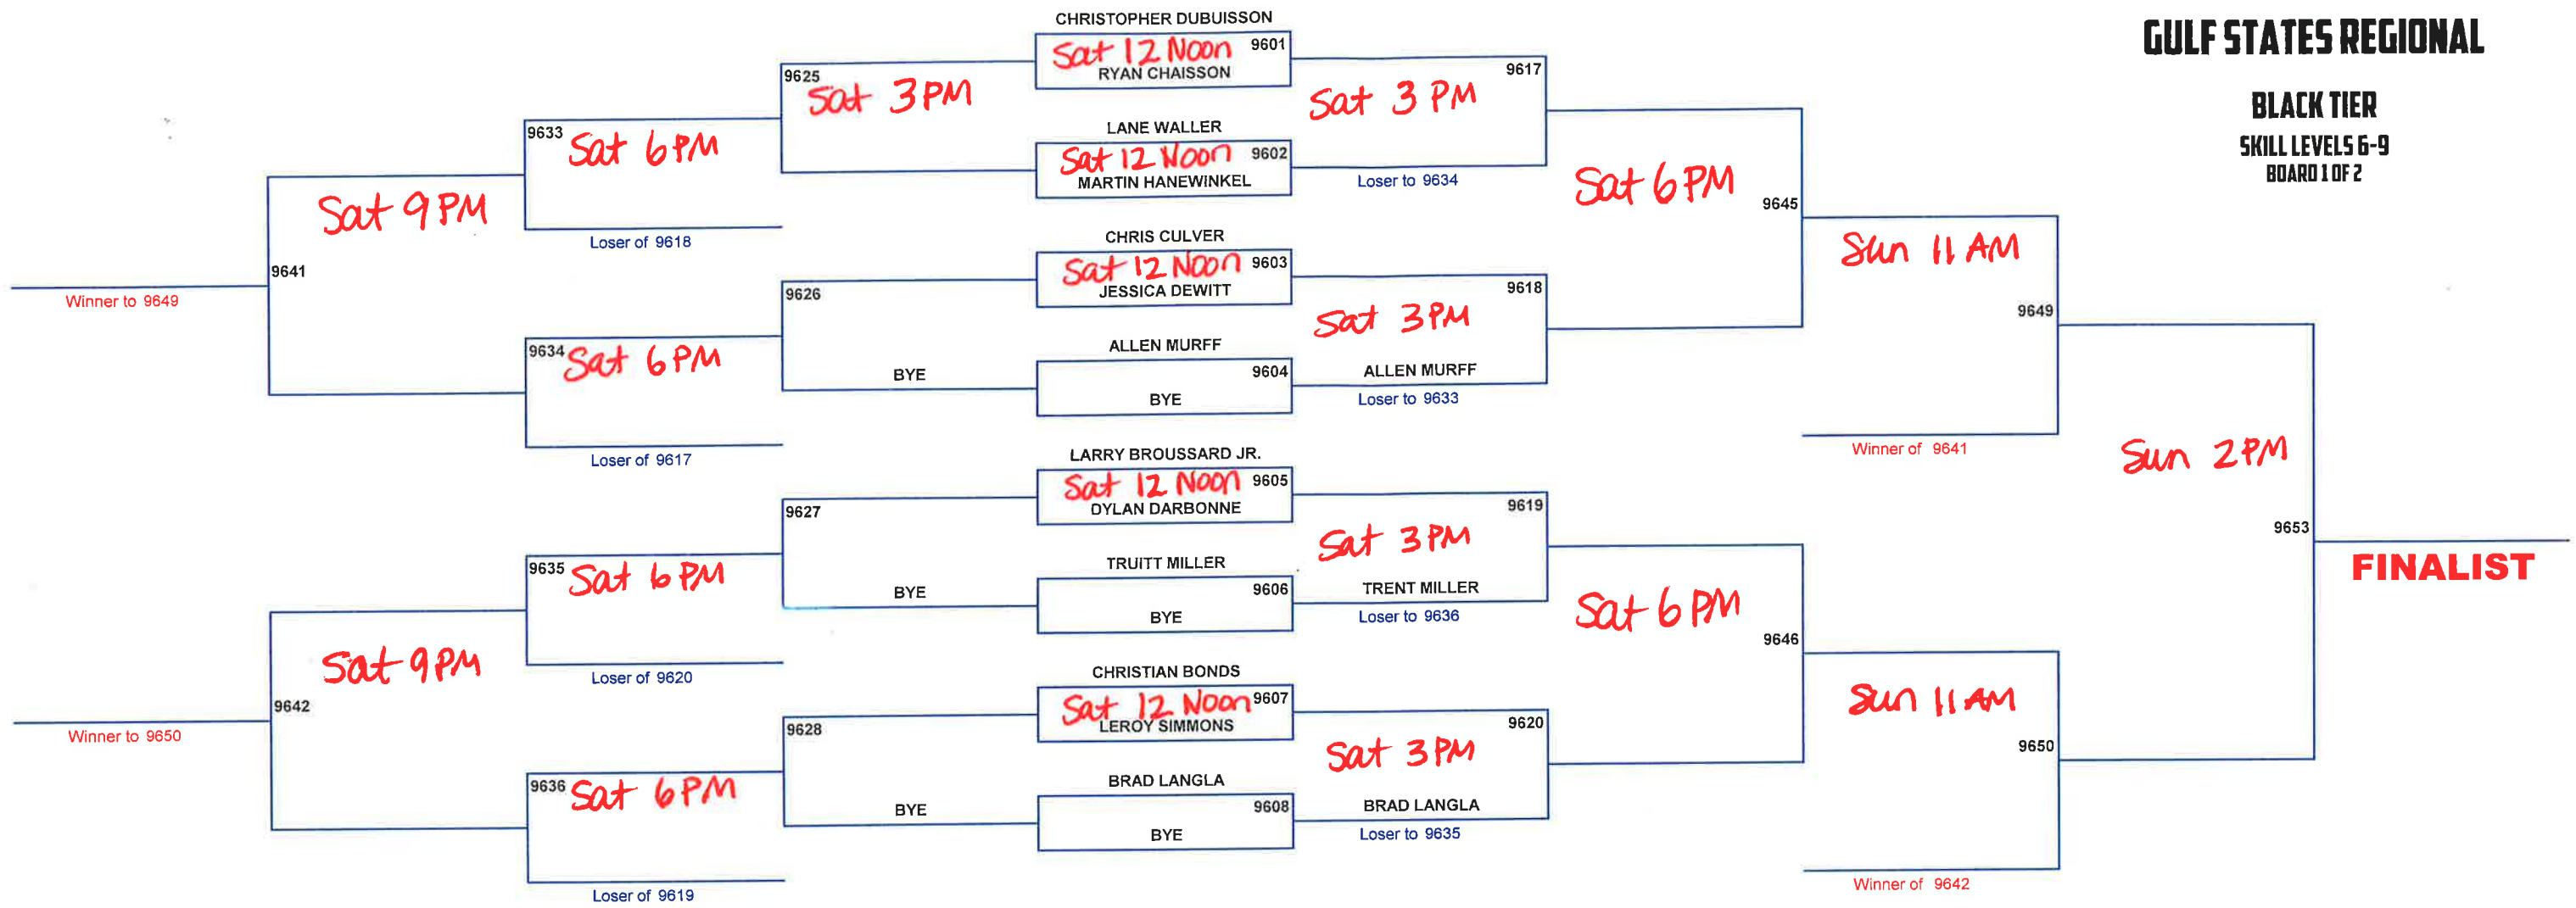

GULF STATES REGIONAL

GREEN TIER
SKILL LEVELS 1-3
BOARD 1 OF 1

FINALIST

GULF STATES REGIONAL

WHITE TIER
SKILL LEVELS 4-5
BOARD 1 OF 1

GULF STATES REGIONAL

BLACK TIER
SKILL LEVELS 6-9
BOARD 1 OF 2

GULF STATES REGIONAL

BLACK TIER
SKILL LEVELS 6-9
BOARD 2 OF 2