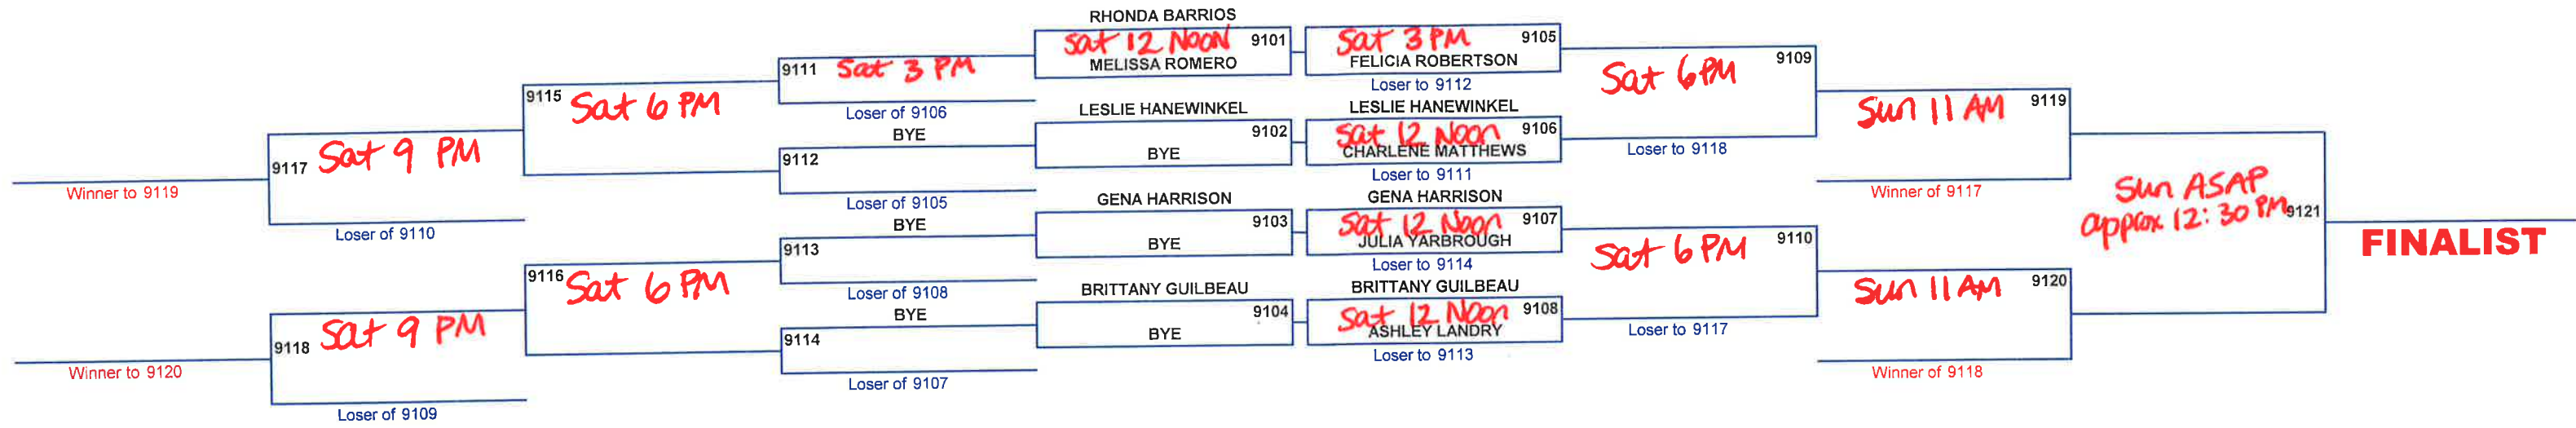

GULF STATES REGIONAL

GREEN TIER
SKILL LEVELS 1-3
BOARD 1 OF 1

FINALIST

GULF STATES REGIONAL

WHITE TIER
SKILL LEVELS 4-5
BOARD 1 OF 1

GULF STATES REGIONAL

BLACK TIER
SKILL LEVELS 6-9
BOARD 1 OF 2

GULF STATES REGIONAL

BLACK TIER
SKILL LEVELS 6-9
BOARD 2 OF 2