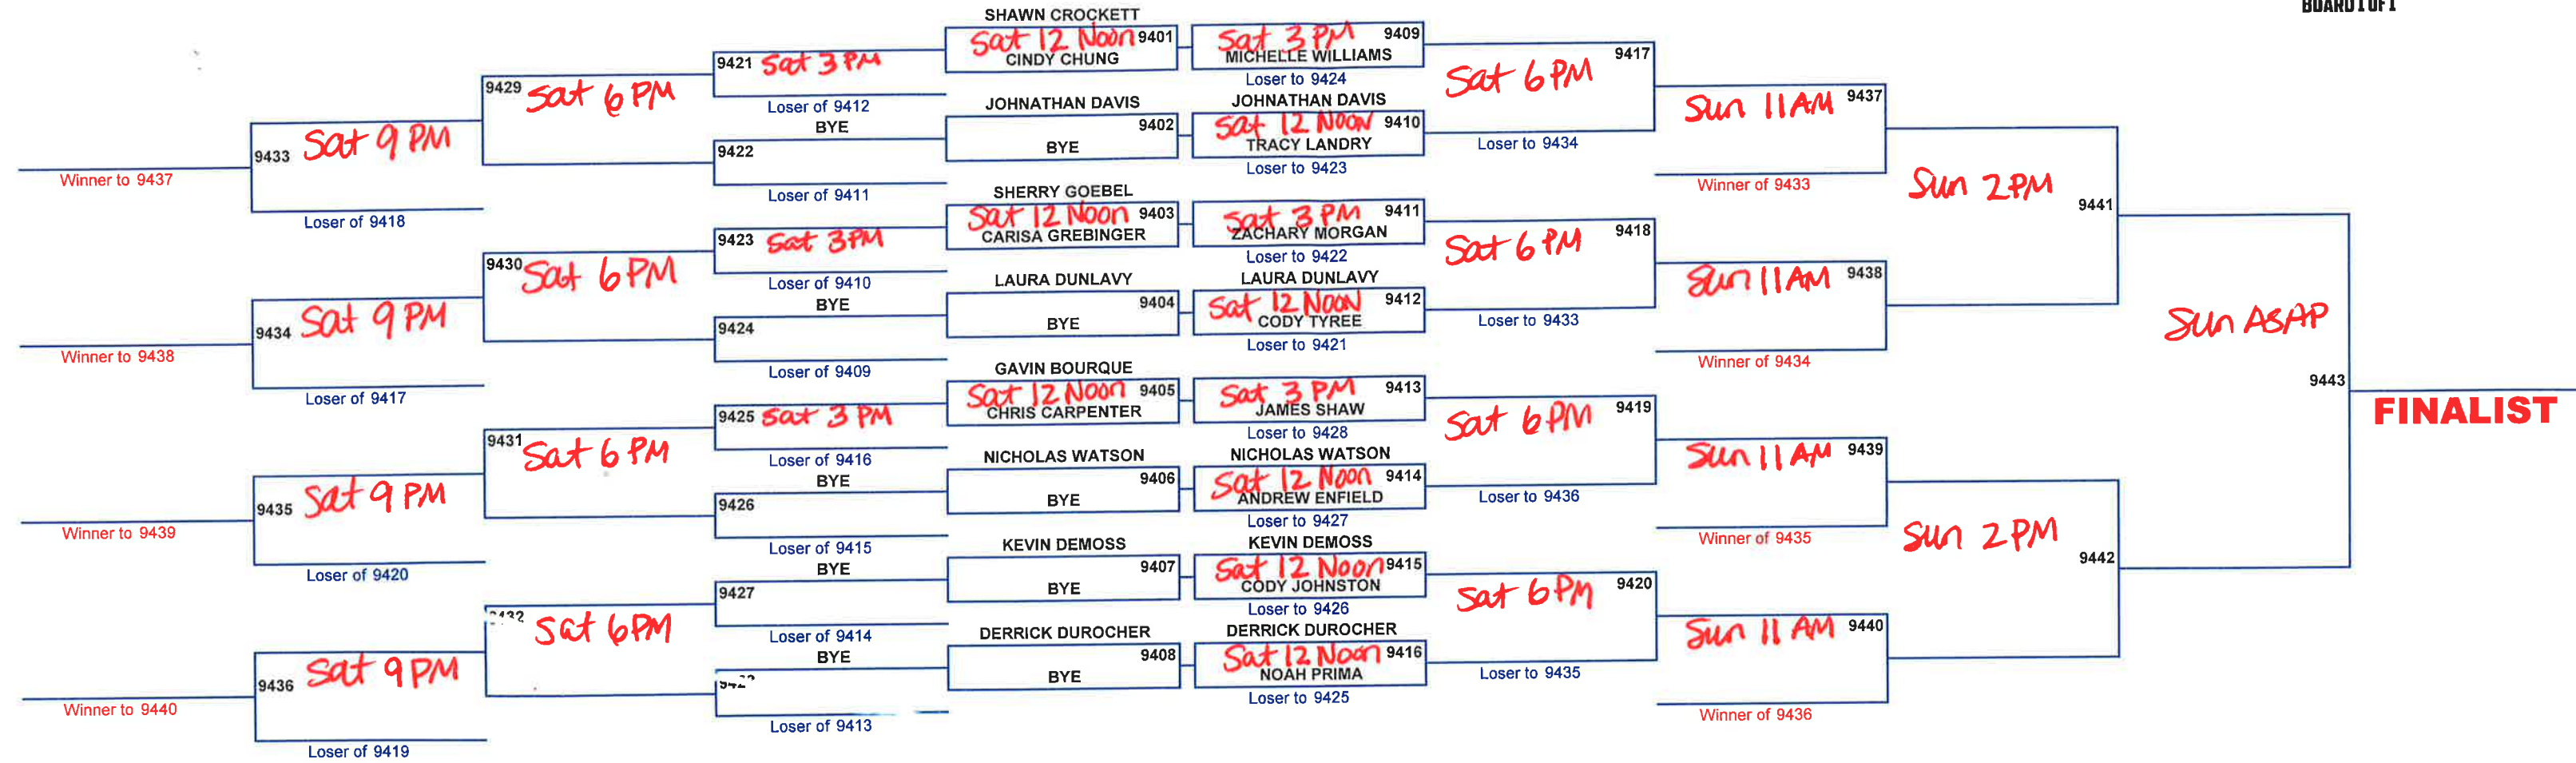

GULF STATES REGIONAL

GREEN TIER
SKILL LEVELS 1-3
BOARD 1 OF 1

FINALIST

GULF STATES REGIONAL

WHITE TIER
SKILL LEVELS 4-5
BOARD 1 OF 1

GULF STATES REGIONAL

BLACK TIER
SKILL LEVELS 6-9
BOARD 1 OF 2

GULF STATES REGIONAL

BLACK TIER
SKILL LEVELS 6-9
BOARD 2 OF 2